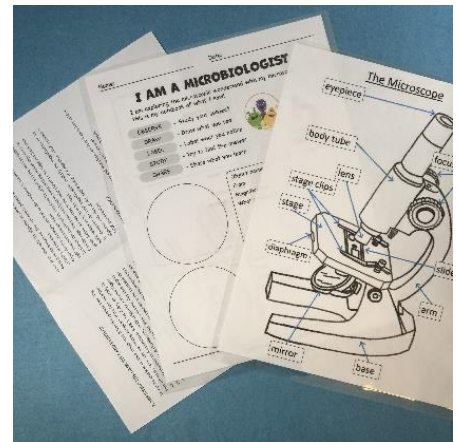

Thank You for checking out Ray Township Public Library's:

MICROSCOPIC EXPLORATION STATION

Your kit includes:

1. Microscope with Dust Cover

Inside this RTPL Tagged backpack with QR Code webpage full of helpful tools. Scan it with your phone camera to explore!

2. Accessories for your Microscope

- a. Plug
- b. Power cord
- c. 3 batteries
- d. Allen wrench to open the battery compartment.

3. A Microscope Camera, connect to your computer and make it easier to see and snap pictures or videos!

4. The software to use the camera

5. 4 packs of Prepared Slides

6. A Package to help you prepare your own!

- a. A Few Pipettes
- b. Blank Glass Slides
- c. Slide Covers

7. Informational Materials

- a. 5 Amazing Microscope Adventure Sheets
- b. 2 Books
- c. 2 Handouts
- d. The microscope Instructions.